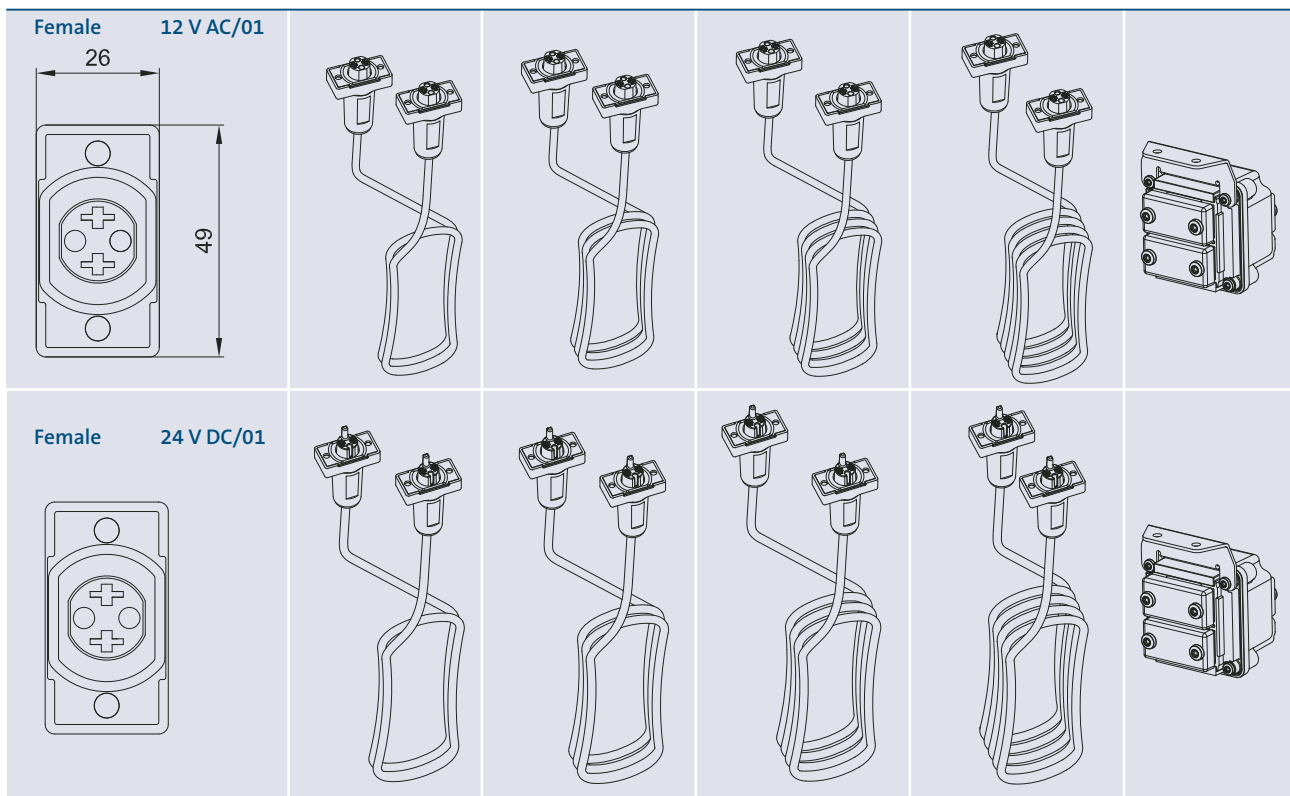

## CONNECTION CABLE 12V AC/01 AND 24V DC/01

OASE connection cables 12 V AC/01 and 24 V DC/01 are designed specially for underwater applications.

The unique connection sockets are IP 68 rated.  
The gaskets are integrated in the plugs.

### Product characteristics at a glance

- female / female connections
- IP 68 rated
- 24 V DC reverse polarity protection

Connection cable 12V AC

Connection cable 24V DC

Accessories (must be ordered separately)

**Power splice** 57648

Connection Cable 12 V AC/01	1.0 m	3.0 m	7.5 m	15.0 m	Power Box 12 V
Length [m]	1.0	3.0	7.5	15.0	
Diameter (ø) [mm <sup>2</sup> ]	2 x 2.5	2 x 2.5	2 x 2.5	2 x 2.5	
Weight [kg]	0.2	0.4	1.4	2.6	0.47
Order no.	12768	12374	12375	11740	50492
Connection cable 24 V DC/01	1.0 m	3.0 m	7.5 m	15.0 m	Power Box 24 V
Length [m]	1.0	3.0	7.5	15.0	
Diameter (ø) [mm <sup>2</sup> ]	2 x 2.5	2 x 2.5	2 x 2.5	2 x 2.5	
Weight [kg]	0.2	0.4	1.4	2.6	0.47
Order no.	12762	12552	12553	11720	50493