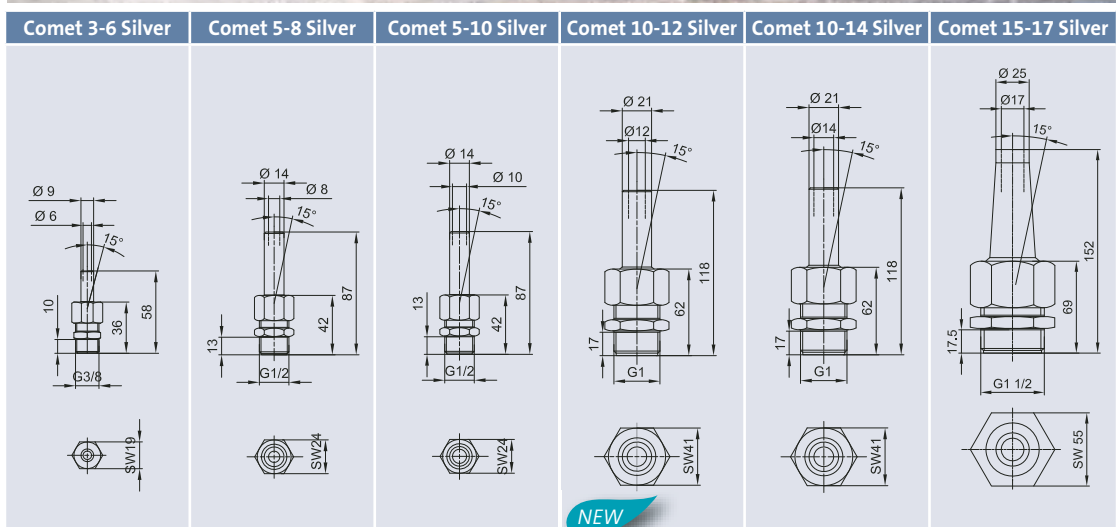

The new Comet 10-12 Silver and Comet 10-14 Silver is ideal for the combination with ProfiPlane LED 320 / DMX / 02 and ProfiRing LED 320 / DMX / 02 (see page 128-131).

Product characteristics at a glance

- Small to medium-sized single-jet nozzles
- Fountain heights 0.50 m to 12.00 m
- Clear wind-stable full jet
- 15° vertically pivoting ball joint
- Water-level independent
- With flow director
- Durable chromed and nickel plated brass
- Extensive design versatility: as a single fountain or in groups

NEW

		Comet 3-6 Silver		Comet 5-8 Silver		Comet 5-10 Silver		Comet 10-12 Silver		Comet 10-14 Silver		Comet 15-17 Silver	
Dimensions (Ø x H mm)		22 x 58		28 x 87		28 x 87		47.3 x 118		47 x 118		63 x 152	
Fountain height	[m]	DWB	DDB	DWB	DDB	DWB	DDB	DWB	DDB	DWB	DDB	DWB	DDB
		l/min	bar	l/min	bar	l/min	bar	l/min	bar	l/min	bar	l/min	bar
0.50	[m]	4.8	0.06	9.5	0.07	15	0.08	21	0.06	30	0.06	42	0.06
0.75	[m]	6.2	0.09	11.5	0.10	19	0.11	25	0.08	37	0.09	52	0.09
1.00	[m]	7.2	0.12	12.6	0.13	21	0.14	31	0.11	44	0.12	62	0.11
1.25	[m]	8.7	0.15	14.9	0.16	25	0.18	35	0.14	50	0.15	69	0.14
1.50	[m]	10.0	0.18	17.0	0.18	28	0.20	39	0.17	55	0.18	76	0.17
1.75	[m]	11.1	0.21	18.8	0.21	31	0.25	43	0.21	60	0.21	82	0.19
2.00	[m]	12.1	0.25	20.5	0.24	33	0.28	46	0.23	65	0.24	89	0.22
2.50	[m]	14.0	0.32	23.4	0.32	37	0.36	53	0.29	73	0.30	100	0.28
3.00	[m]	15.6	0.40	26.1	0.39	41	0.44	58	0.35	81	0.37	110	0.34
3.50	[m]			28.5	0.47	45	0.52	63	0.42	87	0.43	119	0.40
4.00	[m]			30.7	0.54	49	0.60	68	0.48	94	0.50	127	0.46
5.00	[m]					55	0.76	76	0.61	105	0.62	143	0.58
6.00	[m]					60	0.92	84	0.74	116	0.75	157	0.70
7.00	[m]							91	0.87	125	0.88	170	0.82
8.00	[m]							98	1.00	134	1.01	182	0.94
9.00	[m]									143	1.14	193	1.06
10.00	[m]									151	1.28	204	1.18
11.00	[m]											214	1.30
12.00	[m]											222	1.40
Material	Double coated brass												
Weight [kg]	0.06	0.13	0.13	0.45	0.45	0.86							
Order no.	50721		50762		50722		45454		50723		50724		