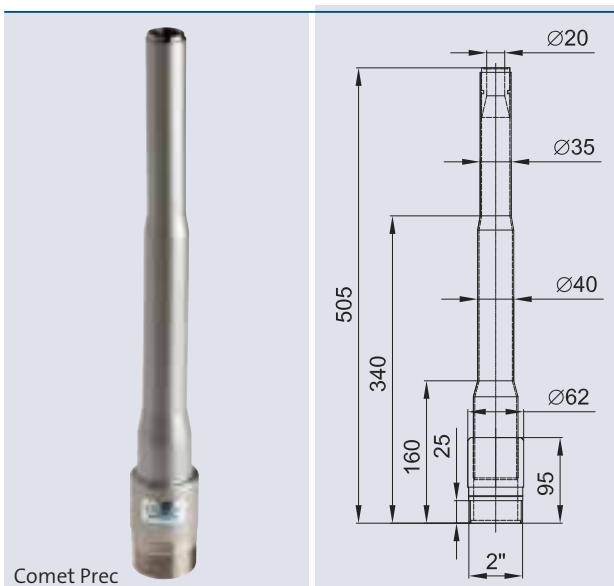

	Fresh Water	Pool Water	Sea Water	220-240 V	400 V	110-120 V	50 Hz	60 Hz	12 V AC	24 V DC	DMX	DMX/RDM	Plug and Spray
Comet Prec 20-20 Silver	✓	✓	✓	✓	✓	✓	✓	✓	✓	✓	✓	✓	✓

COMET PREC 20-20 SILVER

The Comet Prec 20-20 Silver generates a precise clear, full jet that is stable in the wind.

This nozzle is ideal for the combination with Multi Directional Drive II /DMX/02 (see page 26) and Swivel /DMX/02 (see page 28).

Product characteristics at a glance

- Medium-sized single-jet nozzles
- Fountain heights 1,00m to 20,00m
- Clear wind-stable full jet
- Ideal for the combination with Multi Directional Drive II /DMX/02 and Swivel

- Can be implemented as a single fountain or in groups
- Water-level independent
- With flow director

		Comet Prec 20-20 Silver	
Dimensions (Ø x H mm)		62 x 505	
Fountain height		DWB	DDB
		l/min	bar
1.00	[m]	90	0.12
1.25	[m]	96	0.14
1.50	[m]	102	0.17
1.75	[m]	110	0.19
2.00	[m]	117	0.22
2.50	[m]	132	0.28
3.00	[m]	147	0.34
3.50	[m]	160	0.40
4.00	[m]	170	0.46
5.00	[m]	206	0.57
6.00	[m]	227	0.69
7.00	[m]	245	0.81
8.00	[m]	263	0.92
9.00	[m]	279	1.04
10.00	[m]	295	1.16
11.00	[m]	309	1.28
12.00	[m]	323	1.40
14.00	[m]	350	1.64
16.00	[m]	385	1.90
18.00	[m]	420	2.15
20.00	[m]	441	2.40
Material	Stainless steel 1.4571/1.4301 (AISI 316 Ti/304)		
Weight	[kg]	1.55	
Order no.	50523		