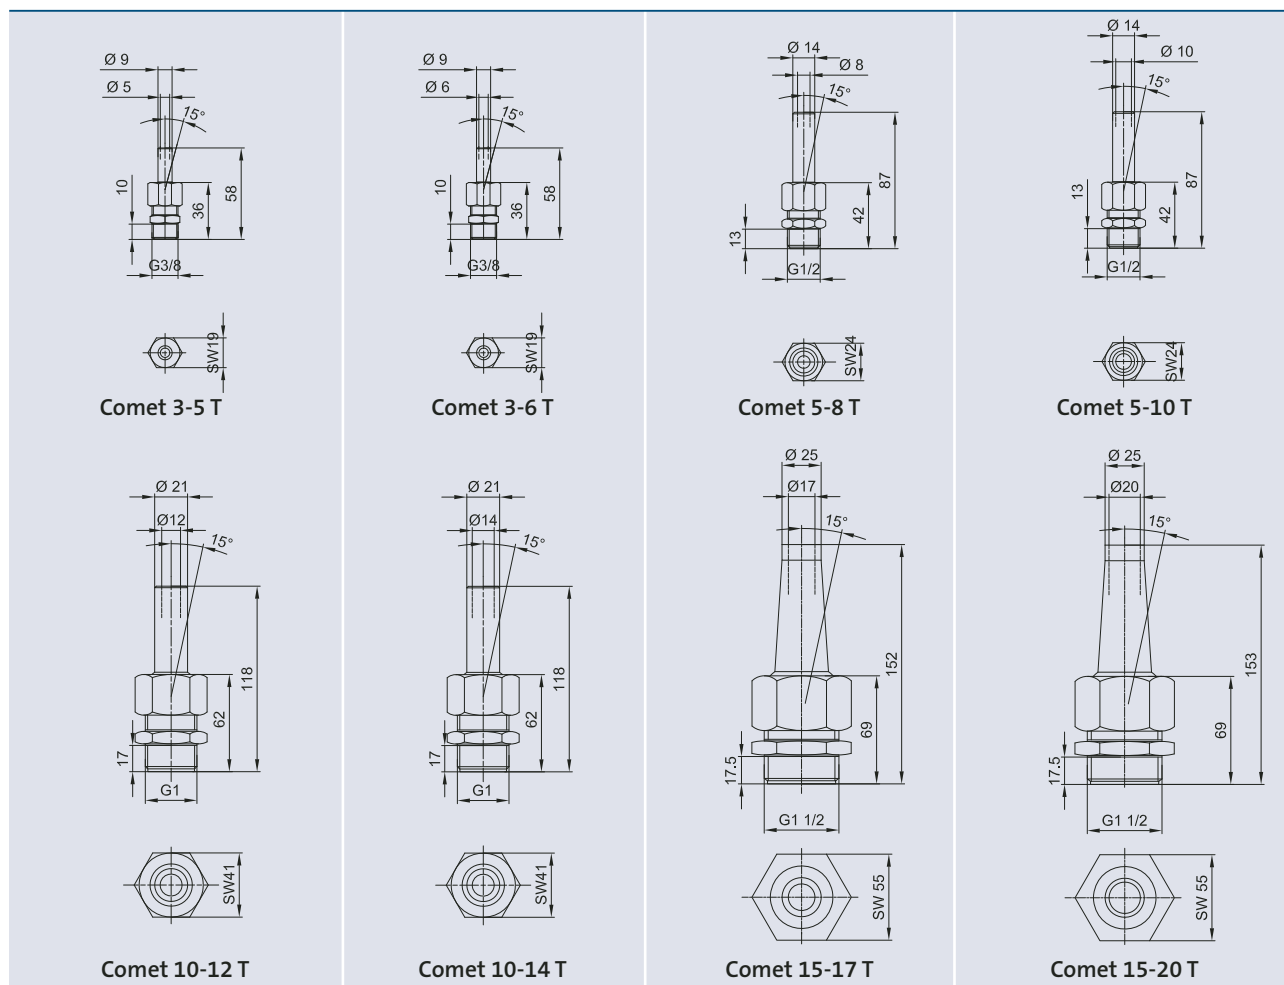

Comet 3-5 T		Comet 3-6 T		Comet 5-8 T		Comet 5-10 T		Comet 10-12 T		Comet 10-14 T		Comet 15-17 T		Comet 15-20 T	
Dimensions (Ø x H mm)	19 x 58		21.9 x 58		27.6 x 87		27.6 x 87		47.3 x 118		47.3 x 118		63.3 x 152		63.3 x 152	
Fountain height	DWB	DDB	DWB	DDB	DWB	DDB	DWB	DDB	DWB	DDB	DWB	DDB	DWB	DDB	DWB	DDB
	l/min	bar	l/min	bar	l/min	bar	l/min	bar	l/min	bar	l/min	bar	l/min	bar	l/min	bar
0.50 [m]	3.8	0.07	4.8	0.06	9.5	0.07	15	0.08	21	0.06	30	0.06	42	0.06	59	0.06
0.75 [m]	5.3	0.09	6.2	0.09	11.5	0.10	19	0.11	25	0.08	37	0.09	52	0.09	74	0.08
1.00 [m]	6.3	0.13	7.2	0.12	12.6	0.13	21	0.14	31	0.11	44	0.12	62	0.11	88	0.13
1.25 [m]	7.2	0.15	8.7	0.15	14.9	0.16	25	0.18	35	0.14	50	0.15	69	0.14	99	0.16
1.50 [m]	8.0	0.18	10.0	0.18	17.0	0.18	28	0.20	39	0.17	55	0.18	76	0.17	110	0.17
1.75 [m]	8.7	0.22	11.1	0.21	18.8	0.21	31	0.25	43	0.21	60	0.21	82	0.19	119	0.21
2.00 [m]	9.3	0.25	12.1	0.25	20.5	0.24	33	0.28	46	0.23	65	0.24	89	0.22	128	0.22
2.50 [m]			14.0	0.32	23.4	0.32	37	0.36	53	0.29	73	0.30	100	0.28	144	0.28
3.00 [m]			15.6	0.40	26.1	0.39	41	0.44	58	0.35	81	0.37	110	0.34	158	0.34
3.50 [m]					28.5	0.47	45	0.52	63	0.42	87	0.43	119	0.40	171	0.39
4.00 [m]					30.7	0.54	49	0.60	68	0.48	94	0.50	127	0.46	184	0.45
5.00 [m]							55	0.76	76	0.61	105	0.62	143	0.58	206	0.57
6.00 [m]							60	0.92	84	0.74	116	0.75	157	0.70	227	0.69
7.00 [m]									91	0.87	125	0.88	170	0.82	245	0.81
8.00 [m]									98	1.00	134	1.01	182	0.94	263	0.92
9.00 [m]											143	1.14	193	1.06	279	1.04
10.00 [m]											151	1.28	204	1.18	294	1.16
11.00 [m]													214	1.30	309	1.28
12.00 [m]													222	1.40	323	1.40
13.00 [m]															337	1.52
14.00 [m]															350	1.64
Material	Brass															
Weight [kg]	0.06		0.06		0.13		0.13		0.45		0.45		0.86		0.86	
Order no. NPT	-		89012		89013		89014		89015		89016		89017		89018	
Order no.	50959		50960		50964		50965		50968		50969		50970		50971