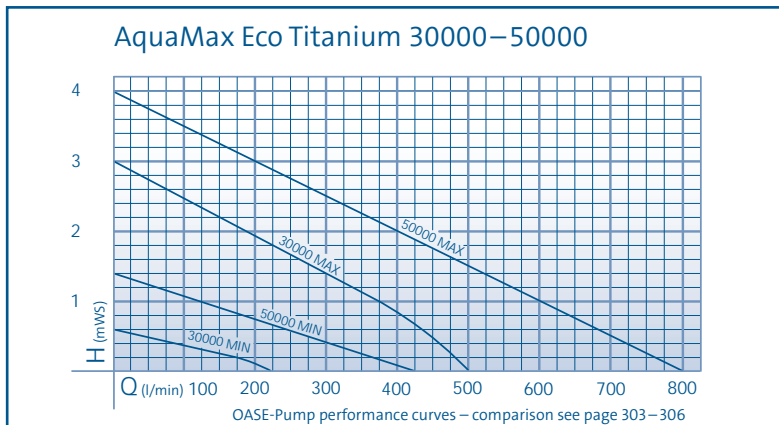

TECHNICAL DATAS

NEW

		AquaMax Eco Titanium 30000	AquaMax Eco Titanium 50000
Dimensions (L x W x H)	mm	275 x 175 x 215	350 x 220 x 245
Rated voltage		220 - 240 V / 50/60 Hz	
Power consumption	W	25 - 180	70 - 320
Power cable length	m	10.00	
Net weight	kg	10.00	16.50
Guarantee (+ request guarantee) * P. 310	Years	3 + 2	
Max. flow rate	l/min	500	800
Max. flow rate	l/h	30000	48000
Max. head height	m	3.00	4.00
Connection pressure-side	mm	63	75
Connection pressure-side		2 ½"	3"
Connection suction-side	mm	63	75
Connection suction-side		2 ½"	3"
Coarse debris displacement max.	mm	6	
Connection EGC		Yes	
Electronically adjustable		Yes	
Setup type		Can be setup underwater & dry	
Item no. (GB-Version)			-
Item no.		47028	39918