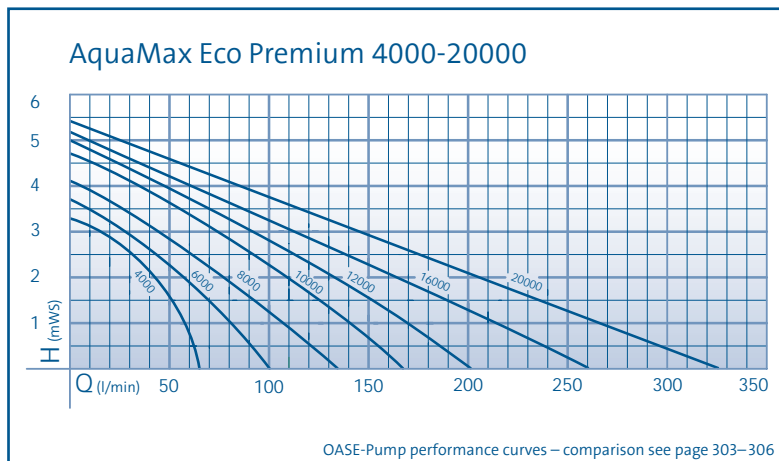

**From AquaMax Eco Premium 12000**

- Patented »Seasonal Flow Control« for intelligent and environmentally-conscious regulation of flow rate and delivery head
- An additional 30% energy savings is possible with SFC switched on

### SFC switch

For AquaMax Eco Premium 12000 / 16000 / 20000. With the SFC function switched on, the pump automatically optimises and reduces flow rate and delivery head by up to 50%.