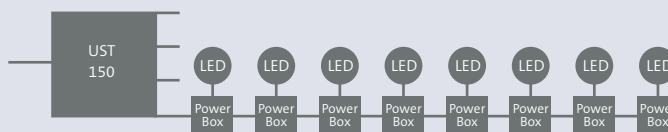

Product characteristics LunAqua 10 LED

- LED Spotlight warmwhite
- Compatible with connection cable and transformer of the LunAqua 10 Halogen system
- 12 V AC/24 V DC compatible
- Up to 8 spotlights of the 12V version can be connected to transformer UST 150 by using the power boxes
- Temperature protection
- Reverse polarity protection
- Incl. lamp (not dimmable)

Profilux 370 LED 12V/01 and Profilux 370 LED 24V/01

LunAqua 10 LED/01

Series circuit:

- max. 8 x ProfiLux 370 LED in series
- for a series circuit the PowerBox plus cable is additionally required per spotlight!