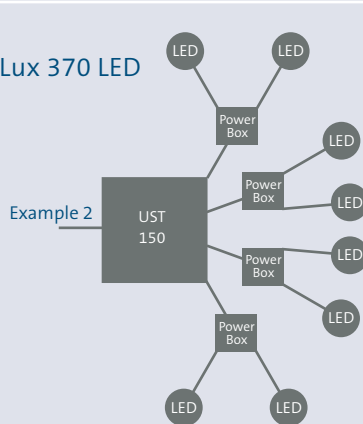

Star circuit:

- max. 12 x LunAqua 10 LED / ProfiLux 370 LED