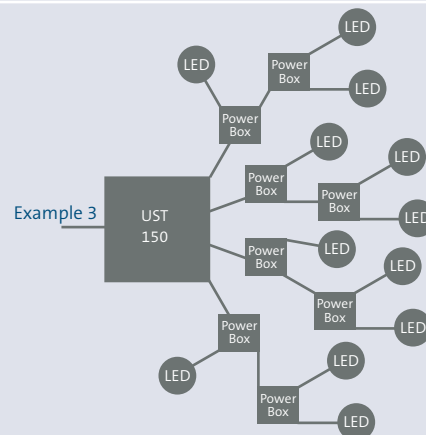

Product characteristics LunAqua 10 LED

- LED Spotlight warmwhite
- Compatible with connection cable and transformer of the LunAqua 10 Halogen system
- 12 V AC/24 V DC compatible
- Up to 8 spotlights of the 12V version can be connected to transformer UST 150 by using the power boxes
- Temperature protection
- Reverse polarity protection
- Incl. lamp (not dimmable)

Profilux 370 LED 12V/01 and Profilux 370 LED 24V/01

LunAqua 10 LED/01

Series circuit:

- max. 8 x ProfiLux 370 LED in series
- for a series circuit the PowerBox plus cable is additionally required per spotlight!

Star circuit:

- max. 12 x LunAqua 10 LED / ProfiLux 370 LED

Accessories (must be ordered separately)

Connecting cable 24V DC/01 (see page 160)	Order no.
Cable 24V DC /1.0 m/01	12762
Cable 24V DC /3.0 m/01	12552
Cable 24V DC /7.5 m/01	12553
Cable 24V DC /15.0 m/01	11720
Power Box 24V DC/01 (see page 160)	50493
Underwater power supply 250 / 24 V / 01 (see page 170)	50733

Abstand [m] Kegeldurchmesser [m] Beleuchtungsstärke [lx]
 — C0 - C180 (Halbstrahlwinkel: 18.2°)

	ProfiLux 370 LED 12V/01	ProfiLux 370 LED 24V/01	LunAqua 10 LED/01
Dimensions (Ø x H)	[mm] 160 x 135	160 x 135	145 x 100
Voltage	[V/Hz] 12 AC / 50-60	24 DC	12 AC / 24 DC / 50
Power consumption max.	[W] 10	10	10
Light intensity; Luminous flux	[cd/lm] 1800/370	1800/370	1800/370
Beam angle	[°] 20	20	20
Protection class	IP 68	IP 68	IP 68
Dimmable	no	no	no
Cable length	[m] 1.0 (with box)	1.0 (with box)	—
Material	Stainless steel 1.4301 (AISI 304)	Stainless steel 1.4301 (AISI 304)	Plastic
Weight	[kg] 2.5	2.5	1.6
Order no.	50367	50474	50366