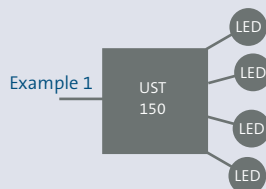

Star circuit:

- max. 12 x LunAqua 10 LED / ProfiLux 370 LED