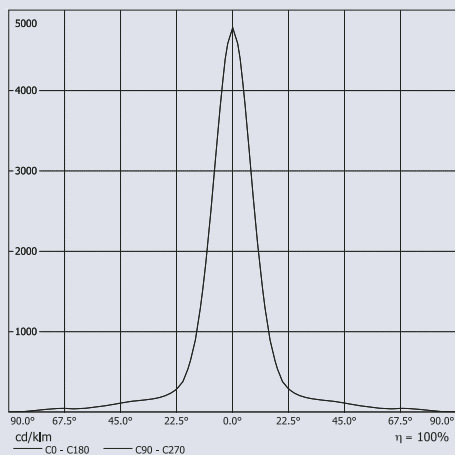

Accessories (must be ordered separately)

Connecting cable 24V DC/01 (see page 160)	Order no.
Cable 24V DC /1.0 m/01	12762
Cable 24V DC /3.0 m/01	12552
Cable 24V DC /7.5 m/01	12553
Cable 24V DC /15.0 m/01	11720
Power Box 24V DC/01 (see page 160)	50493
Underwater power supply 250 / 24 V / 01 (see page 170)	50733

Connecting cable 12V AC/01 (see page 160)	Order no.
Cable 12V AC /1.0 m/01	12768
Cable 12V AC /3.0 m/01	12374
Cable 12V AC /7.5 m/01	12375
Cable 12V AC /15.0 m/01	11740
Power Box 12V AC/01 (see page 160)	50492
Underwater transformer UST 150/01 (see page 190)	50401
Underwater transformer UST 150/A/01 (see page 190)	50517