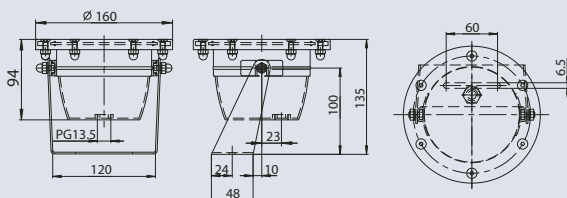

Profilux 370 LED 12V/01 and Profilux 370 LED 24V/01