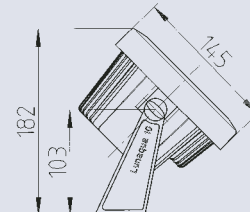

LunAqua 10 LED/01