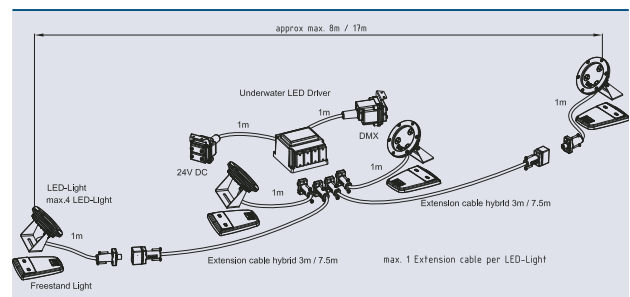

### Product characteristics at a glance

- Stand for lights compatible with:
  - ProfiLux LED 320/DMX/02 50717
  - ProfiLux LED 1100/01 51296
  - ProfiLux LED Spot 1500/DMX/02 56388
  - ProfiLux LED Flood 1500/DMX/02 56391
  - ProfiLux LED Spot 2200/01 56401
  - ProfiLux LED Flood 2200/01 56402
  - ProfiLux E 100 56898
  - ProfiLux E 101 56133
  - LunAqua 10 halogen 54037
  - ProfiLux LED 12V/01 50367
  - ProfiLux LED 24V/01 50474
  - LunAqua 10 LED/01 50366
- Packing unit 4

### In the scope of delivery:

- Stand for lights
- 2 x screw M6 x 18
- 2 x screw nut M6

Freestand Light

Freestand Light	
Dimensions (L x W x H) [mm]	149 x 127 x 17
Material	Stainless steel 1.4571 lt. Zg. (AISI 316Ti)
Weight [kg]	0.55
Order no.	50978