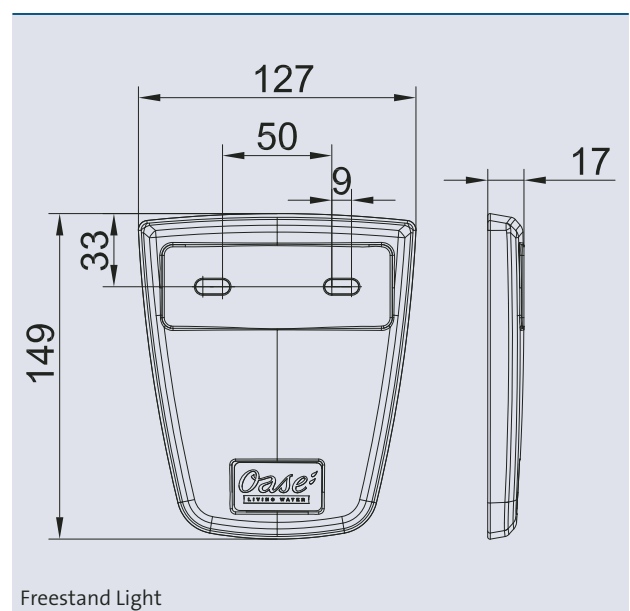

### In the scope of delivery:

- Stand for lights
- 2 x screw M6 x 18
- 2 x screw nut M6

Freestand Light

Freestand Light	
Dimensions (L x W x H) [mm]	149 x 127 x 17
Material	Stainless steel 1.4571 lt. Zg. (AISI 316Ti)
Weight [kg]	0.55
Order no.	50978