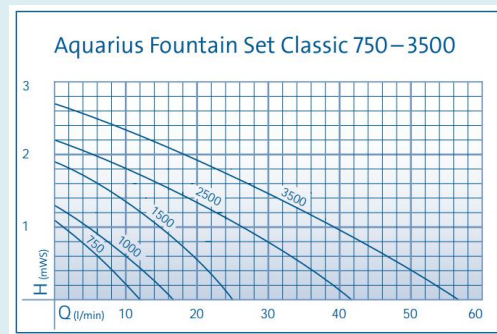

PRODUCT DETAILS

Second outlet

On the second separately adjustable outlet, a small watercourse or water spout can be connected. Suitable for ½" to 1" (13 to 25 mm) hoses.

Water patterns

Three different fountain attachments are included in the scope of delivery: Vulkan, Lava and Magma.

TECHNICAL DATAS

	Aquarius Fountain Set Classic 750	Aquarius Fountain Set Classic 1000	Aquarius Fountain Set Classic 1500	Aquarius Fountain Set Classic 2500	Aquarius Fountain Set Classic 3500
Dimensions (L x W x H)	mm 180 x 205 x 140				
Rated voltage	220 - 240 V / 50 Hz				
Power consumption	W 9	11	25	40	70
Power cable length	m 10.00				
Net weight	kg 1.80	1.70	2.00	2.20	2.70
Guarantee (+ request guarantee) * P.310	Years 2 + 1				
Max. flow rate	l/min 12	16	25	41	56
Max. flow rate	l/h 720	1000	1500	2500	3400
Max. head height	m 1.10	1.30	1.90	2.20	2.70
Connection pressure-side	mm 25				
Connection pressure-side	1"				
Connection suction-side	mm -				
Connection suction-side	-				
Connection for hoses	mm 13 / 19 / 25				
Connection for hoses	½", ¾", 1"				
Filter intake surface	cm² 230				
Electronically adjustable	No				
Number of nozzles	EA 3				
Telescopic nozzle extension	cm 16 - 29				
Setup type	Underwater installation only				
Item no. (GB-Version)	43042	57438	57439	57440	57441
Item no.	43041	57399	57400	57401	57402